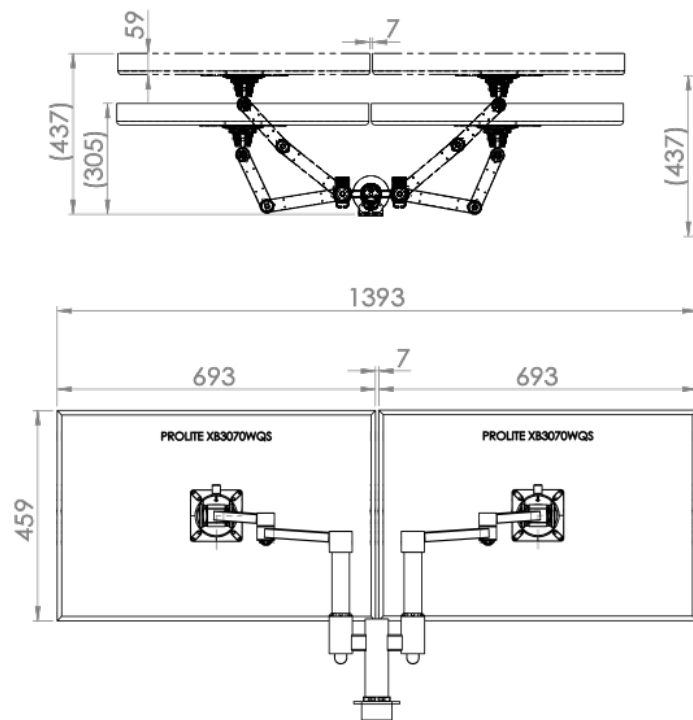

XSTREAM dual screen solution – 2 x dual beam arms with front end ratchet adjustment

Product Specification

Product code	XSTREAM2COMB02BR - black
Weight capacity	10kg per arm
Max screen size	30" (2 x 30")
Max forward extension	Dependent on screen size
VESA	75mm & 100mm VESA compliant
Movement	Height adjustment, tilt, swivel, rotation and reach
Height adjustment	Max height adjustment 420mm from desk top
Fixings	Supplied with baby-c and through-desk as standard

Additional Information

Dual beam arm with manual height adjustment

Additional +/- 70mm available with ratchet mechanism

Lockable quick release VESA function

Compact – folds back into a space of 40mm

Silver – XSTREAM2COMB02SR - RAL code 9006

White – XSTREAM2COMB02WR - RAL code 9010

Black – XSTREAM2COMB02BR - RAL code 9005

Ergo
 01235 773373
www.ergold.co.uk
sales@ergold.co.uk

XSTREAM dual screen solution – Line Drawings

27" Screen Example

a. Having a partition/obstacle behind the monitor arm

b. no partition/obstacle behind the monitor arm

30" Screen Example

a. Having a partition/obstacle behind the monitor arm

b. no partition/obstacle behind the monitor arm