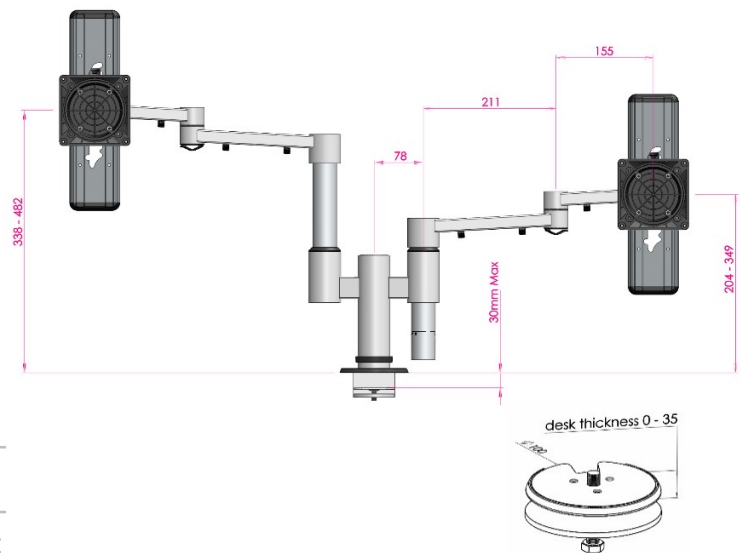

XSTREAM dual screen solution – 2 x dual beam arms with front end ratchet adjustment

Product Specification

Product code	XSTREAM2COMB02BR - black
Weight capacity	10kg per arm
Max screen size	30" (2 x 30")
Max forward extension	Dependent on screen size
VESA	75mm & 100mm VESA compliant
Movement	Height adjustment, tilt, swivel, rotation and reach
Height adjustment	Max height adjustment 420mm from desk top
Fixings	Supplied with baby-c and through-desk as standard

Additional Information

Dual beam arm with manual height adjustment

Additional +/- 70mm available with ratchet mechanism

Lockable quick release VESA function

Compact – folds back into a space of 40mm

Silver – XSTREAM2COMB02SR - RAL code 9006

White – XSTREAM2COMB02WR - RAL code 9010

Black – XSTREAM2COMB02BR - RAL code 9005

Ergo
 01235 773373
www.ergold.co.uk
sales@ergold.co.uk

XSTREAM dual screen solution – Line Drawings

27" Screen Example

a. Having a partition/obstacle behind the monitor arm

b. no partition/obstacle behind the monitor arm

30" Screen Example

a. Having a partition/obstacle behind the monitor arm

b. no partition/obstacle behind the monitor arm