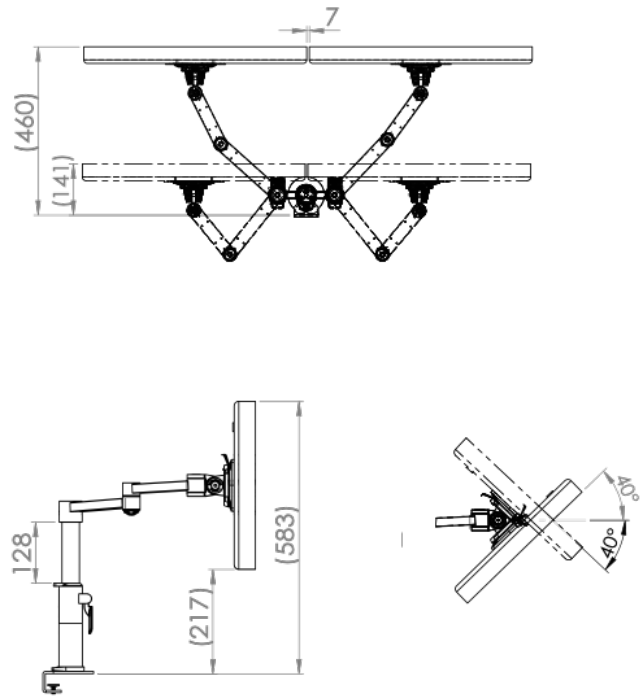

XSTREAM dual screen solution – 2 x dual beam arms with front end ratchet adjustment

Product Specification

Product code	XSTREAM2COMB02BR - black
Weight capacity	10kg per arm
Max screen size	30" (2 x 30")
Max forward extension	Dependent on screen size
VESA	75mm & 100mm VESA compliant
Movement	Height adjustment, tilt, swivel, rotation and reach
Height adjustment	Max height adjustment 420mm from desk top
Fixings	Supplied with baby-c and through-desk as standard

Additional Information

Dual beam arm with manual height adjustment

Additional +/- 70mm available with ratchet mechanism

Lockable quick release VESA function

Compact – folds back into a space of 40mm

Silver – XSTREAM2COMB02SR - RAL code 9006

White – XSTREAM2COMB02WR - RAL code 9010

Black – XSTREAM2COMB02BR - RAL code 9005

Ergo
 01235 773373
www.ergold.co.uk
sales@ergold.co.uk

XSTREAM dual screen solution – Line Drawings

27" Screen Example

a. Having a partition/obstacle behind the monitor arm

b. no partition/obstacle behind the monitor arm

30" Screen Example

a. Having a partition/obstacle behind the monitor arm

b. no partition/obstacle behind the monitor arm