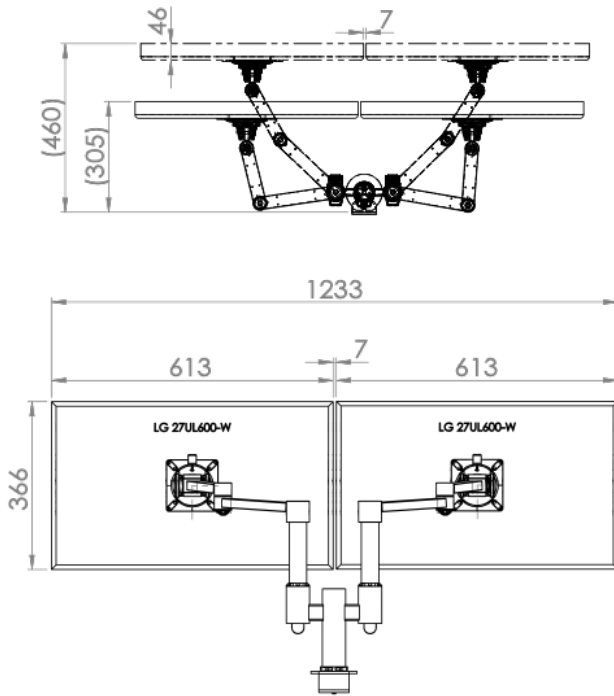

XSTREAM dual screen solution – 2 x dual beam arms with front end ratchet adjustment

Product Specification

Product code	XSTREAM2COMB02BR - black
Weight capacity	10kg per arm
Max screen size	30" (2 x 30")
Max forward extension	Dependent on screen size
VESA	75mm & 100mm VESA compliant
Movement	Height adjustment, tilt, swivel, rotation and reach
Height adjustment	Max height adjustment 420mm from desk top
Fixings	Supplied with baby-c and through-desk as standard

Additional Information

Dual beam arm with manual height adjustment

Additional +/- 70mm available with ratchet mechanism

Lockable quick release VESA function

Compact – folds back into a space of 40mm

Silver – XSTREAM2COMB02SR - RAL code 9006

White – XSTREAM2COMB02WR - RAL code 9010

Black – XSTREAM2COMB02BR - RAL code 9005

Ergo
 01235 773373
www.ergold.co.uk
sales@ergold.co.uk

XSTREAM dual screen solution – Line Drawings

27" Screen Example

a. Having a partition/obstacle behind the monitor arm

b. no partition/obstacle behind the monitor arm

30" Screen Example

a. Having a partition/obstacle behind the monitor arm

b. no partition/obstacle behind the monitor arm